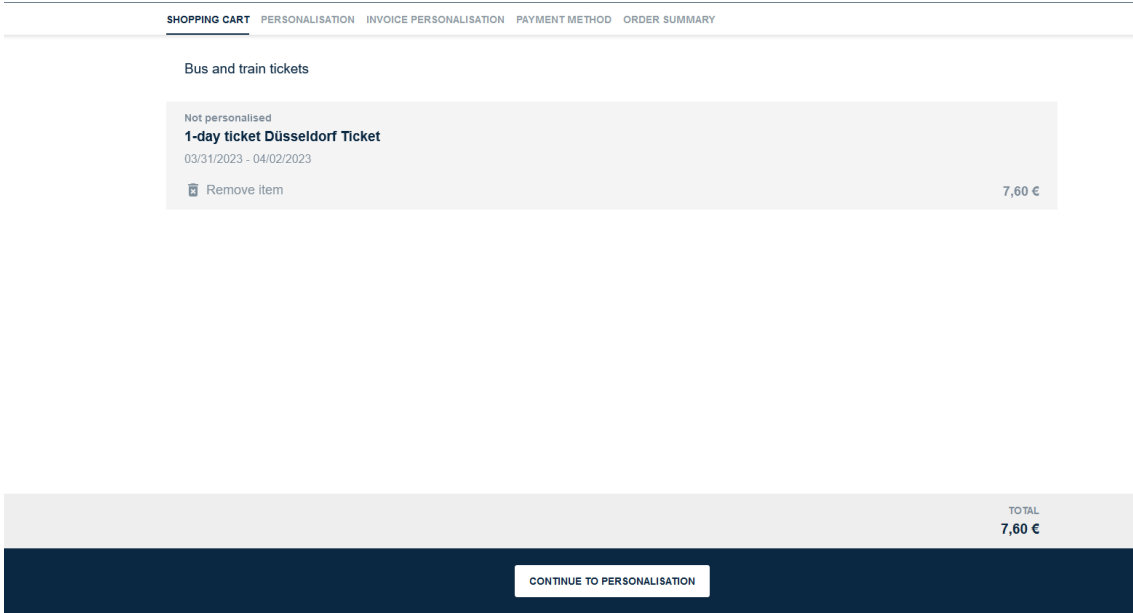

3. Edita o confirma tus datos de facturación y por último realiza el pago.

Fuente Imagen: Messe Düsseldorf

Para cualquier duda o consulta, ponte en contacto con nosotros.