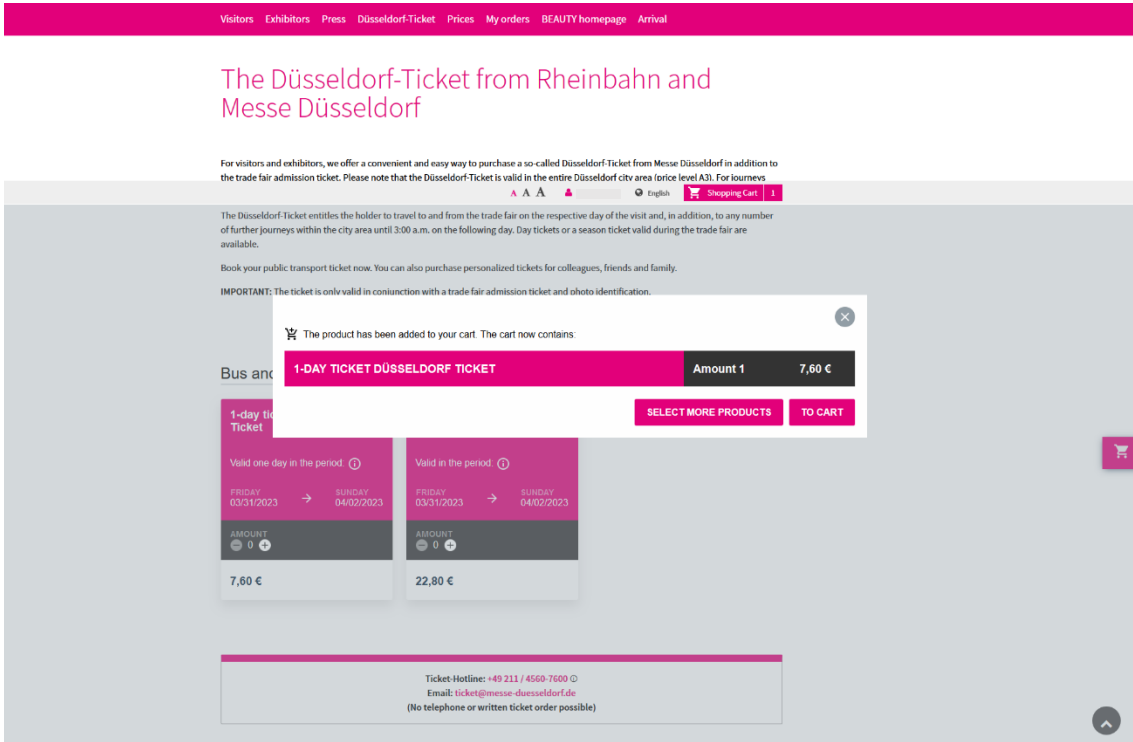

CÓMO ADQUIRIR EL «DÜSSELDORF-TICKET»

El «Düsseldorf-Ticket» es una modalidad de billete de transporte para moverte cómodamente por la ciudad de Düsseldorf durante tu visita a la feria (**Válido 24 hs para metro-tranvía y autobús**).

The screenshot shows the top navigation bar with links: Visitors, Exhibitors, Press, Düsseldorf-Ticket, Prices, My orders, BEAUTY homepage, Arrival. The main heading is "The Düsseldorf-Ticket from Rheinbahn and Messe Düsseldorf". Below it, there is a paragraph explaining the ticket's validity and a note about the "eczy" app. Another paragraph details the ticket's validity for travel on the trade fair day and the following day. A "Bus and train tickets" section is visible, showing two ticket options: "1-day ticket Düsseldorf Ticket" (Valid one day in the period: FRIDAY 03/31/2023 to SUNDAY 04/02/2023, Amount: 7,60 €) and "Season ticket Düsseldorf Ticket" (Valid in the period: FRIDAY 03/31/2023 to SUNDAY 04/02/2023, Amount: 22,80 €). At the bottom, contact information is provided: Ticket-Hotline: +49 211 / 4560-7600, Email: ticket@messe-duesseldorf.de, and a note that telephone or written orders are not possible.