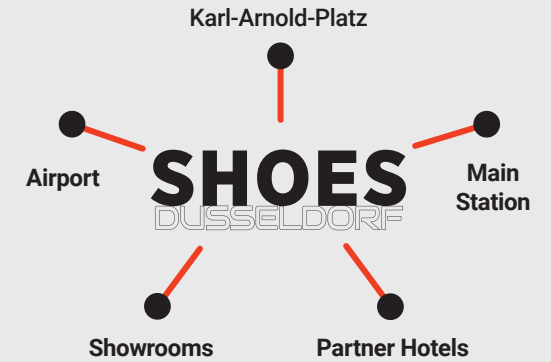

Welcome to SHOES DÜSSELDORF

@AREAL BÖHLER

SHOES
DÜSSELDORF
> SHUTTLE-SERVICE <

ALL ROUTES ON DEMAND

Sunday 28 August 10.00 am – 6.00 pm
 Monday 29 August 10.00 am – 6.00 pm
 Tuesday 30 August 10.00 am – 5.00 pm

TAXI

+49 211 33333/+49 211 212121

TRAM

Stop: Lörick U70, U74, U76

- E** Entrance & Information ..☺.. Driveway to parking
- H** SHOES Express ..-.-.- Walkway to entrances
- U** Tube St. Lörick, U70, U74, U76 ⊕ First Aid
- T** Taxi

OPENING TIMES

SHOES DÜSSELDORF
 Sun 28 August 9.30 am – 6.00 pm
 Mon 29 August 9.30 am – 6.00 pm
 Tue 30 August 9.30 am – 5.00 pm

ADDRESS

Areal Böhler
 Hansaallee 321
 40549 Düsseldorf
 Germany