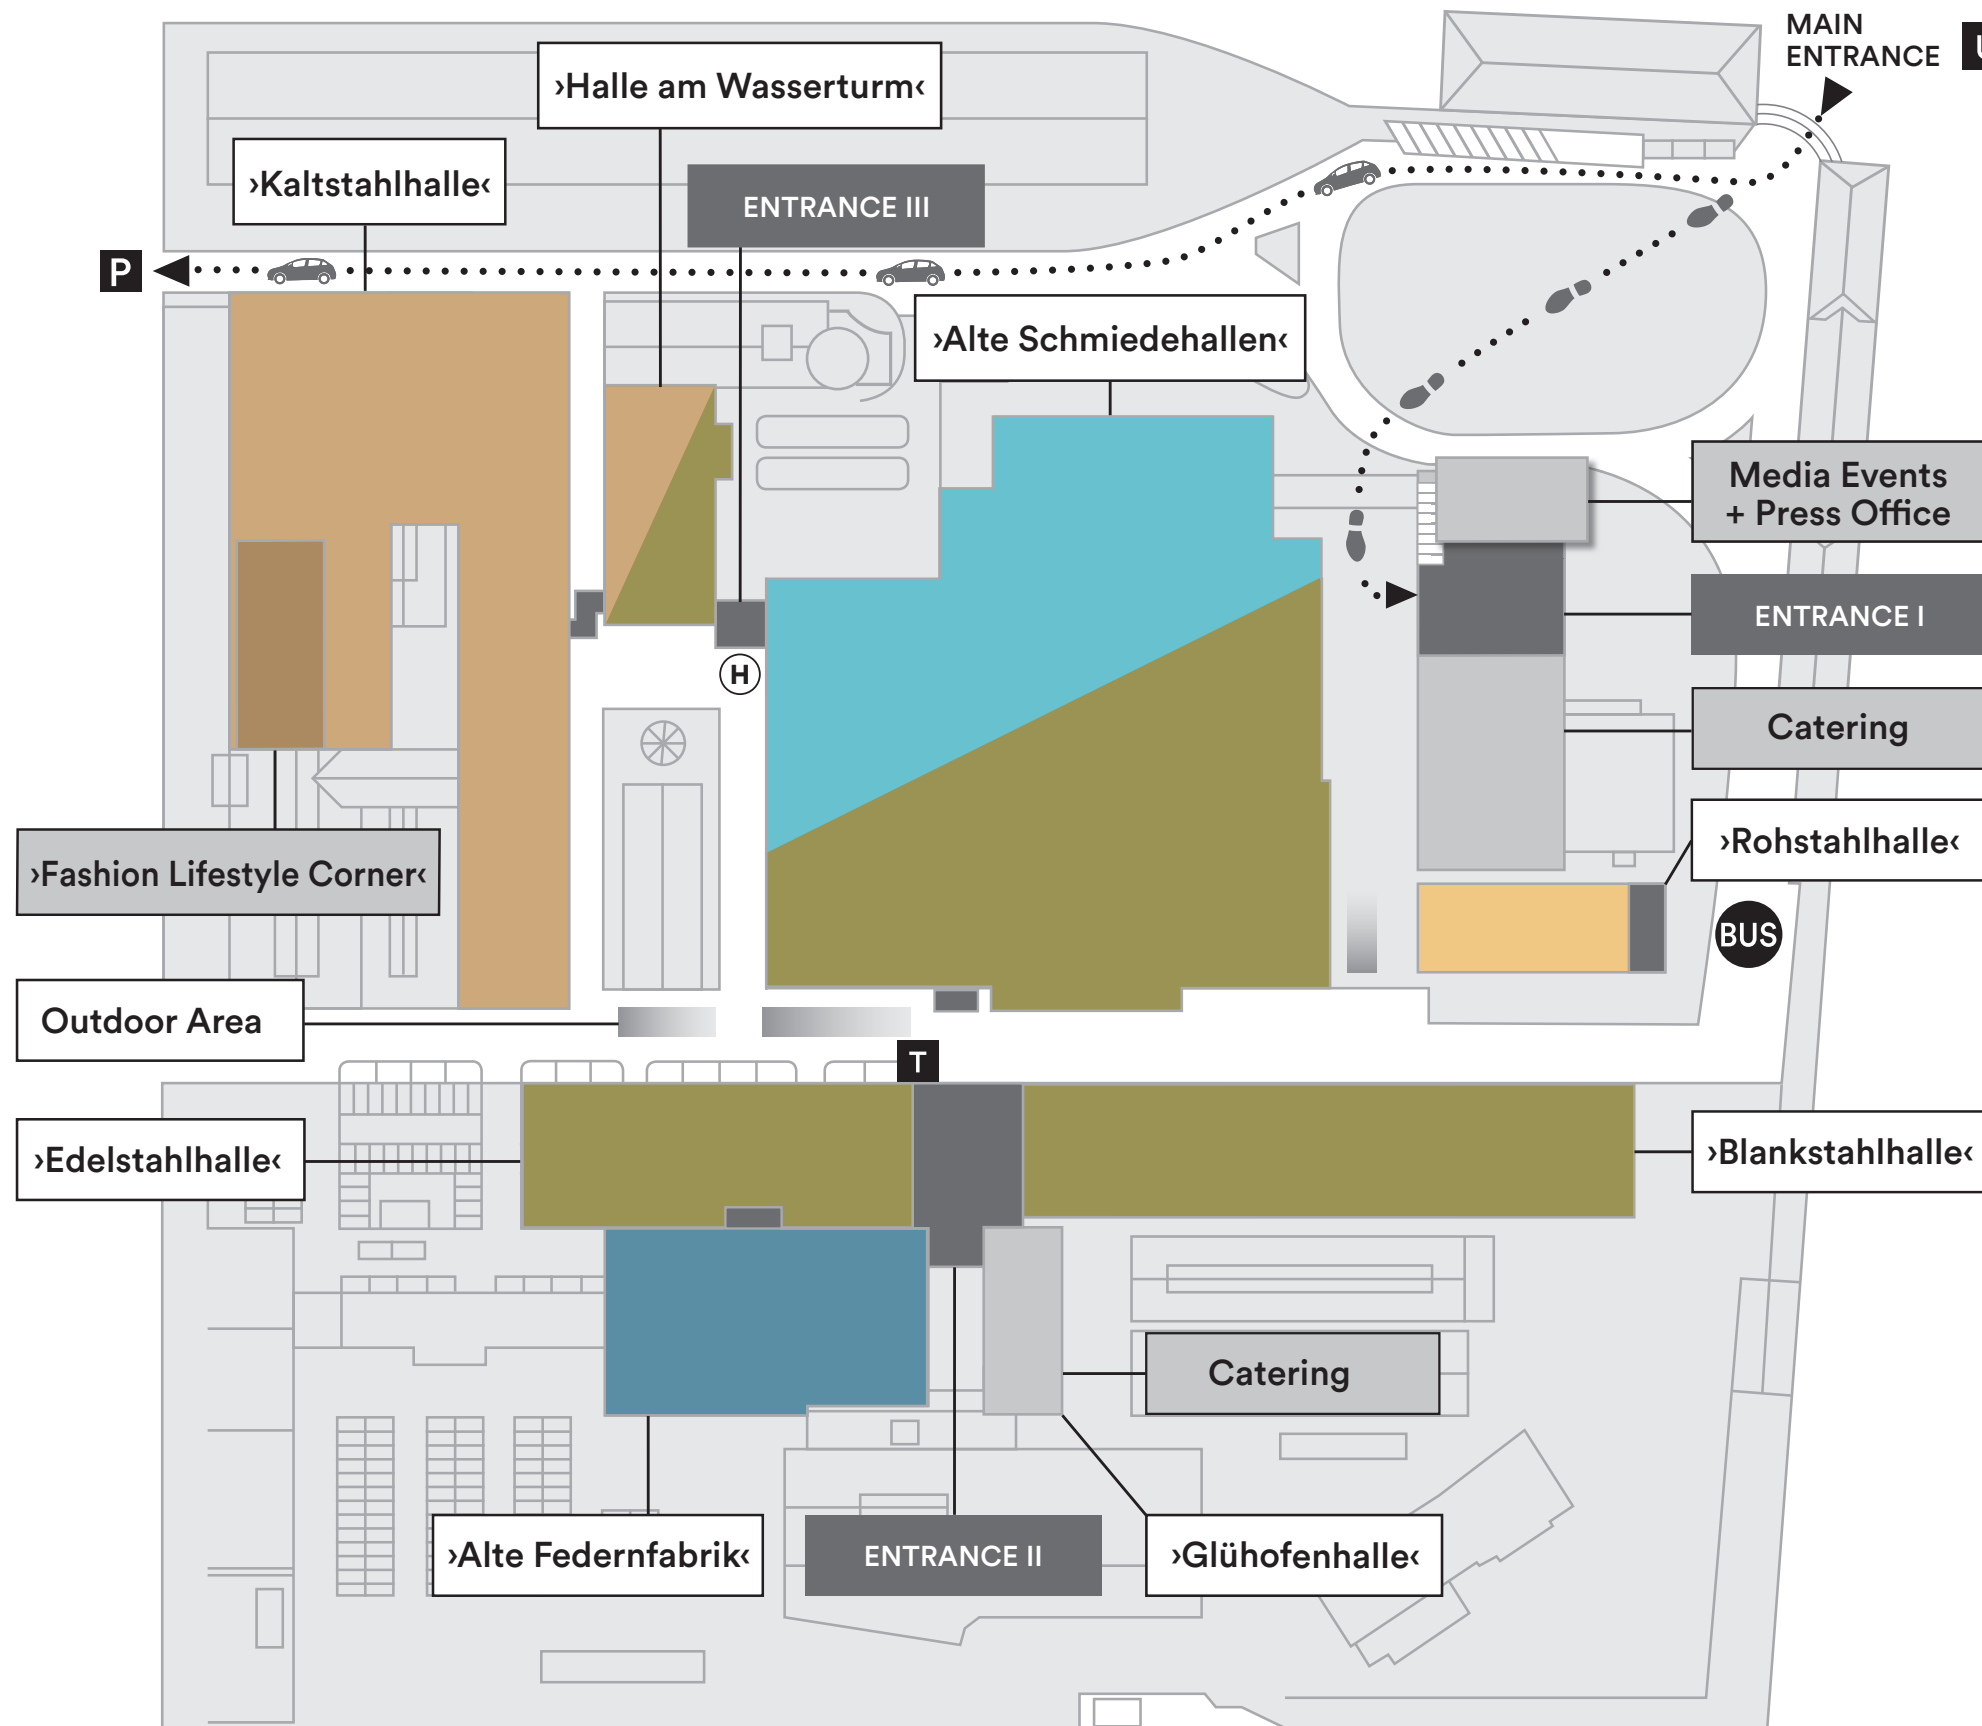

WELCOME TO
Gallery
 SHOES
 @ AREAL BÖHLER

Contemporary Zone
 ›Halle am Wasserturm‹
 ›Alte Schmiedehallen‹
 ›Blankstahlhalle‹
 ›Edelstahlhalle‹

Urban Zone
 ›Alte Schmiedehallen‹

Premium Zone
 ›Kaltstahlhalle‹
 ›Halle am Wasserturm‹

Fashion Lifestyle Corner
 ›Kaltstahlhalle‹

Kids' Zone
 ›Rohstahlhalle‹

Comfort Zone
 ›Alte Federnfabrik‹

Media Events + Press Office

- H** Gallery SHOES Express
- U** Tube Station Lörriek, U70, U74, U76
- T** Taxi
- P** Parking
- 🚗•• Driveway to the parking
- 👤•• Walkway to Entrance I