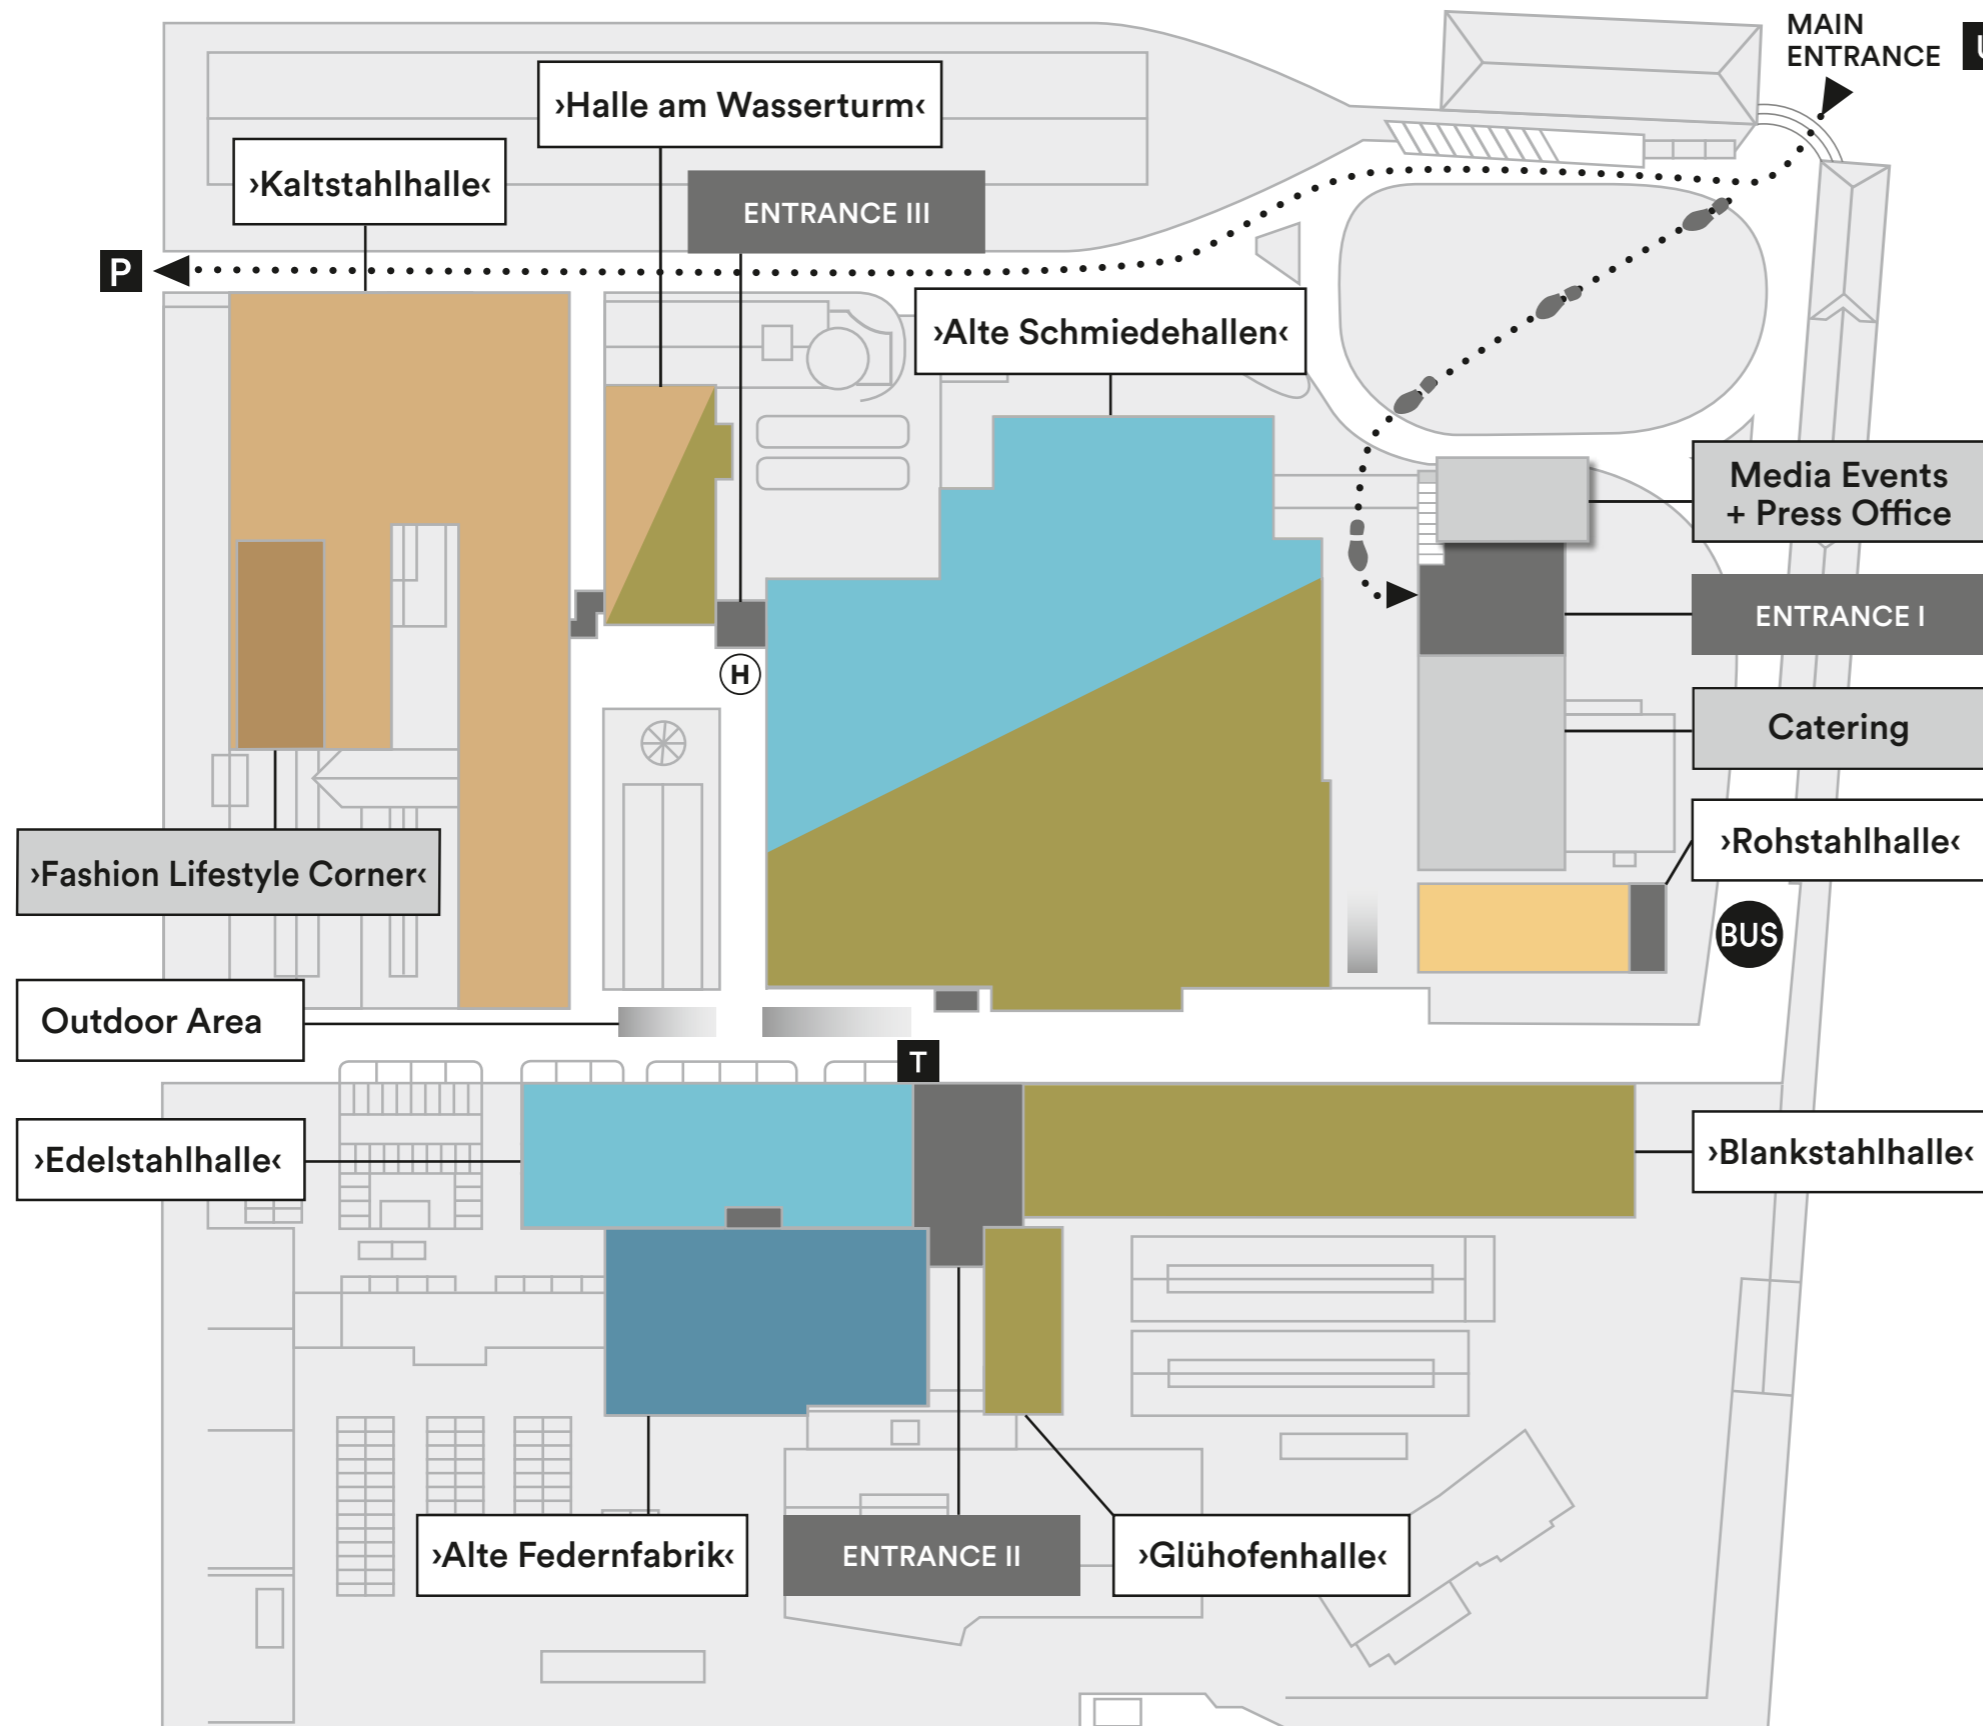

WELCOME TO  
*Gallery*  
 SHOES  
 @ AREAL BÖHLER

**Contemporary Zone**  
 ›Halle am Wasserturm‹  
 ›Alte Schmiedehallen‹  
 ›Blankstahlhalle‹  
 ›Glühofenhalle‹

**Urban Zone**  
 ›Alte Schmiedehallen‹  
 ›Edelstahlhalle‹

**Premium Zone**  
 ›Kaltstahlhalle‹  
 ›Halle am Wasserturm‹

**Fashion Lifestyle Corner**  
 ›Kaltstahlhalle‹

**Kids' Zone**  
 ›Rohstahlhalle‹

**Comfort Zone**  
 ›Alte Federnfabrik‹

**Media Events + Press Office**

- H** Gallery SHOES Express
- U** Tube Station Lörrick, U70, U74, U76
- T** Taxi
- P** Parking
- ..... Driveway to the parking
- .-.-.- Walkway to Entrance I