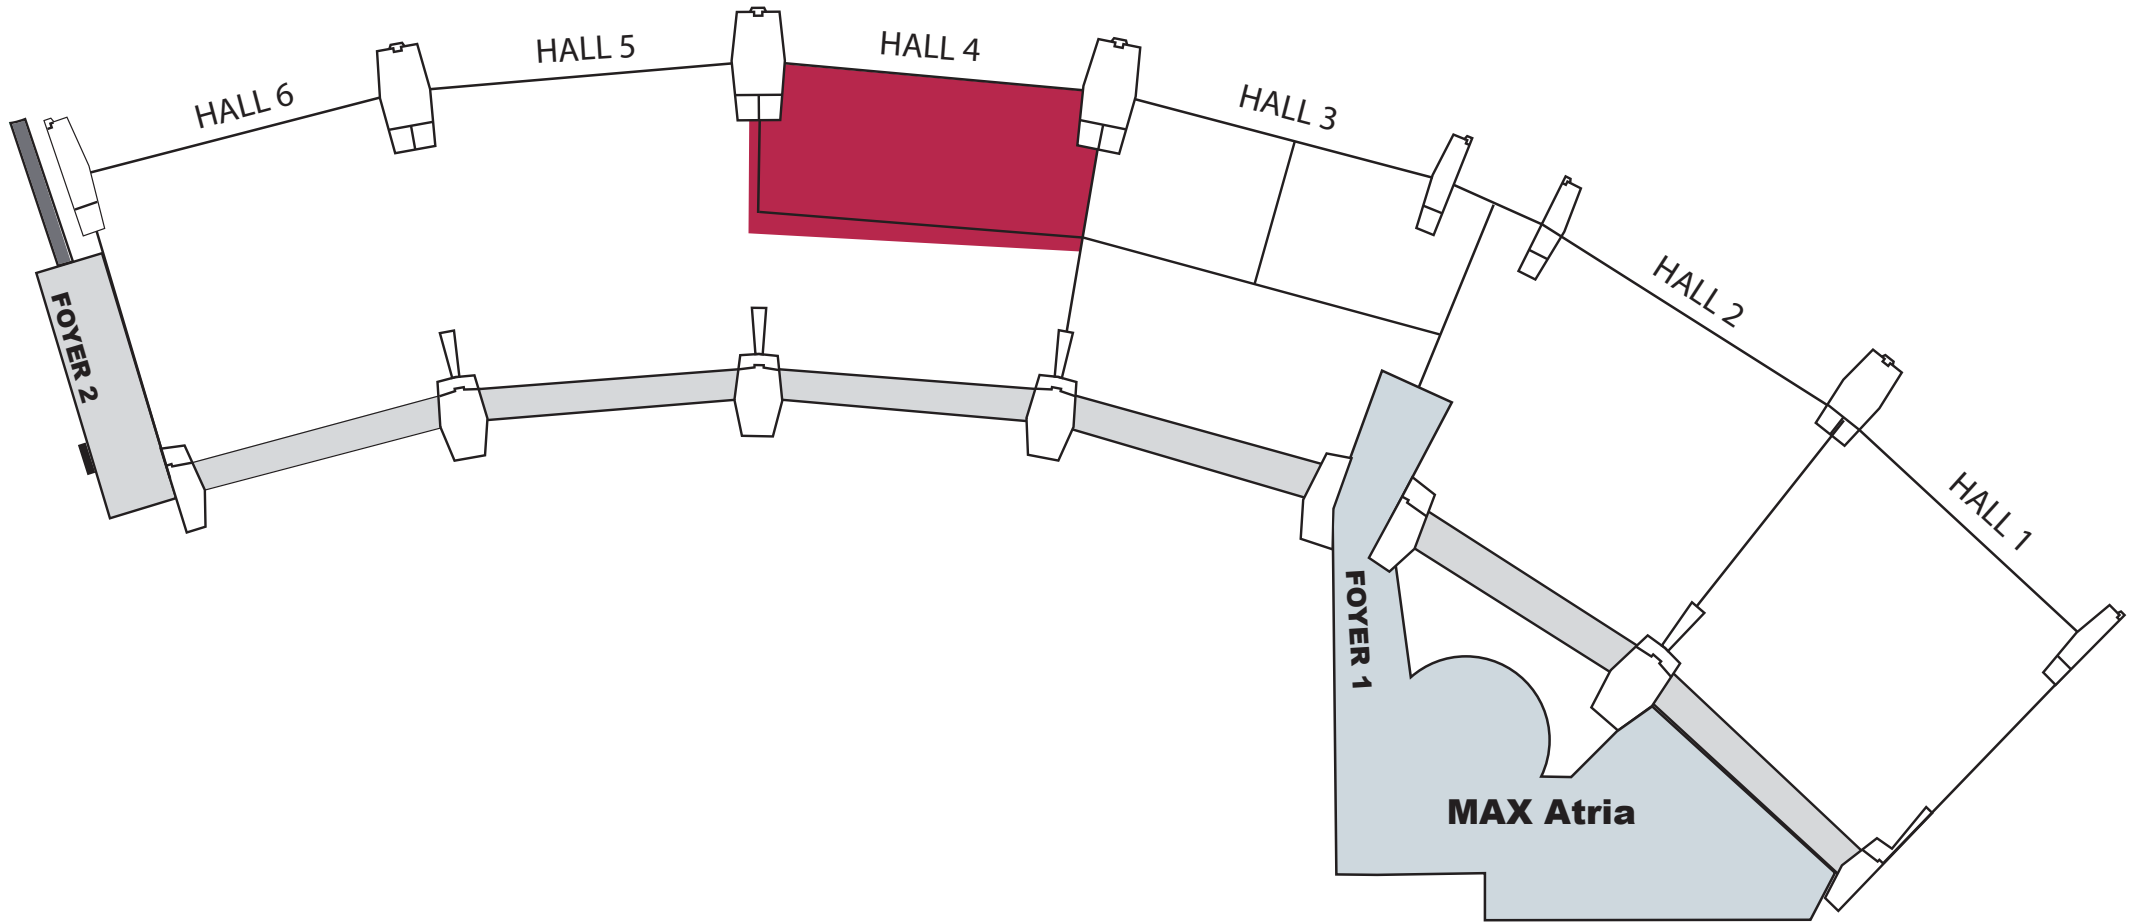

31 March - 3 April 2020
Singapore Expo, Hall 4
singapore.prowineasia.com

Updated as at 18 Nov 2018.

The exhibit profile listed above is non-exhaustive and serves as a guide only.