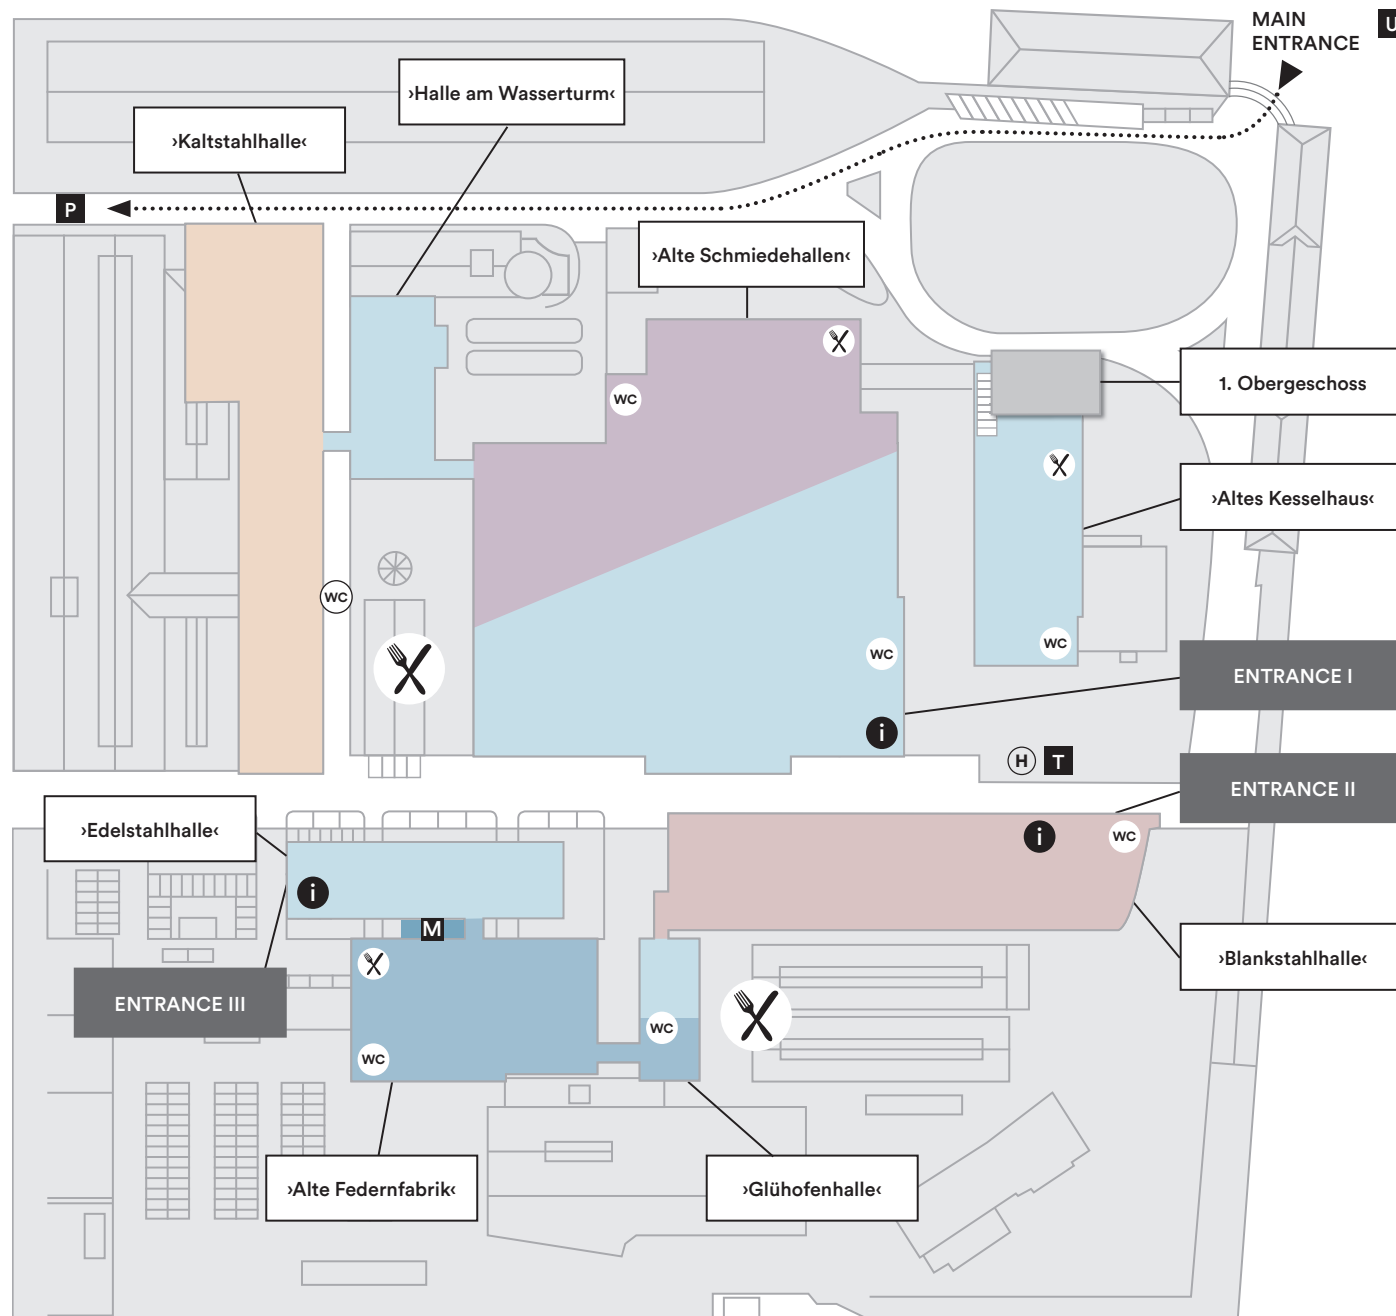

Welcome to Gallery SHOES

@ Areal Böhler

Comfort Zone

- ›Alte Federfabrik‹
- ›Glühofenhalle‹

Contemporary Zone

- ›Alte Schmiedehallen‹
- ›Altes Kesselhaus‹ EG
- ›Halle am Wasserturm‹
- ›Edelstahlhalle‹
- ›Glühofenhalle‹

Kids' Zone

- ›Blankstahlhalle‹

Media Events

- ›Altes Kesselhaus‹ 1. OG

Premium Zone

- ›Kaltstahlhalle‹

Urban Zone

- ›Alte Schmiedehallen‹

- Driveway to the parking
- M** Media Village Entrance
- P** Parking
- H** Shuttle Station
- T** Taxi
- U** Tube Station Lörrick, U70, U74, U76
- i** Information / Registration