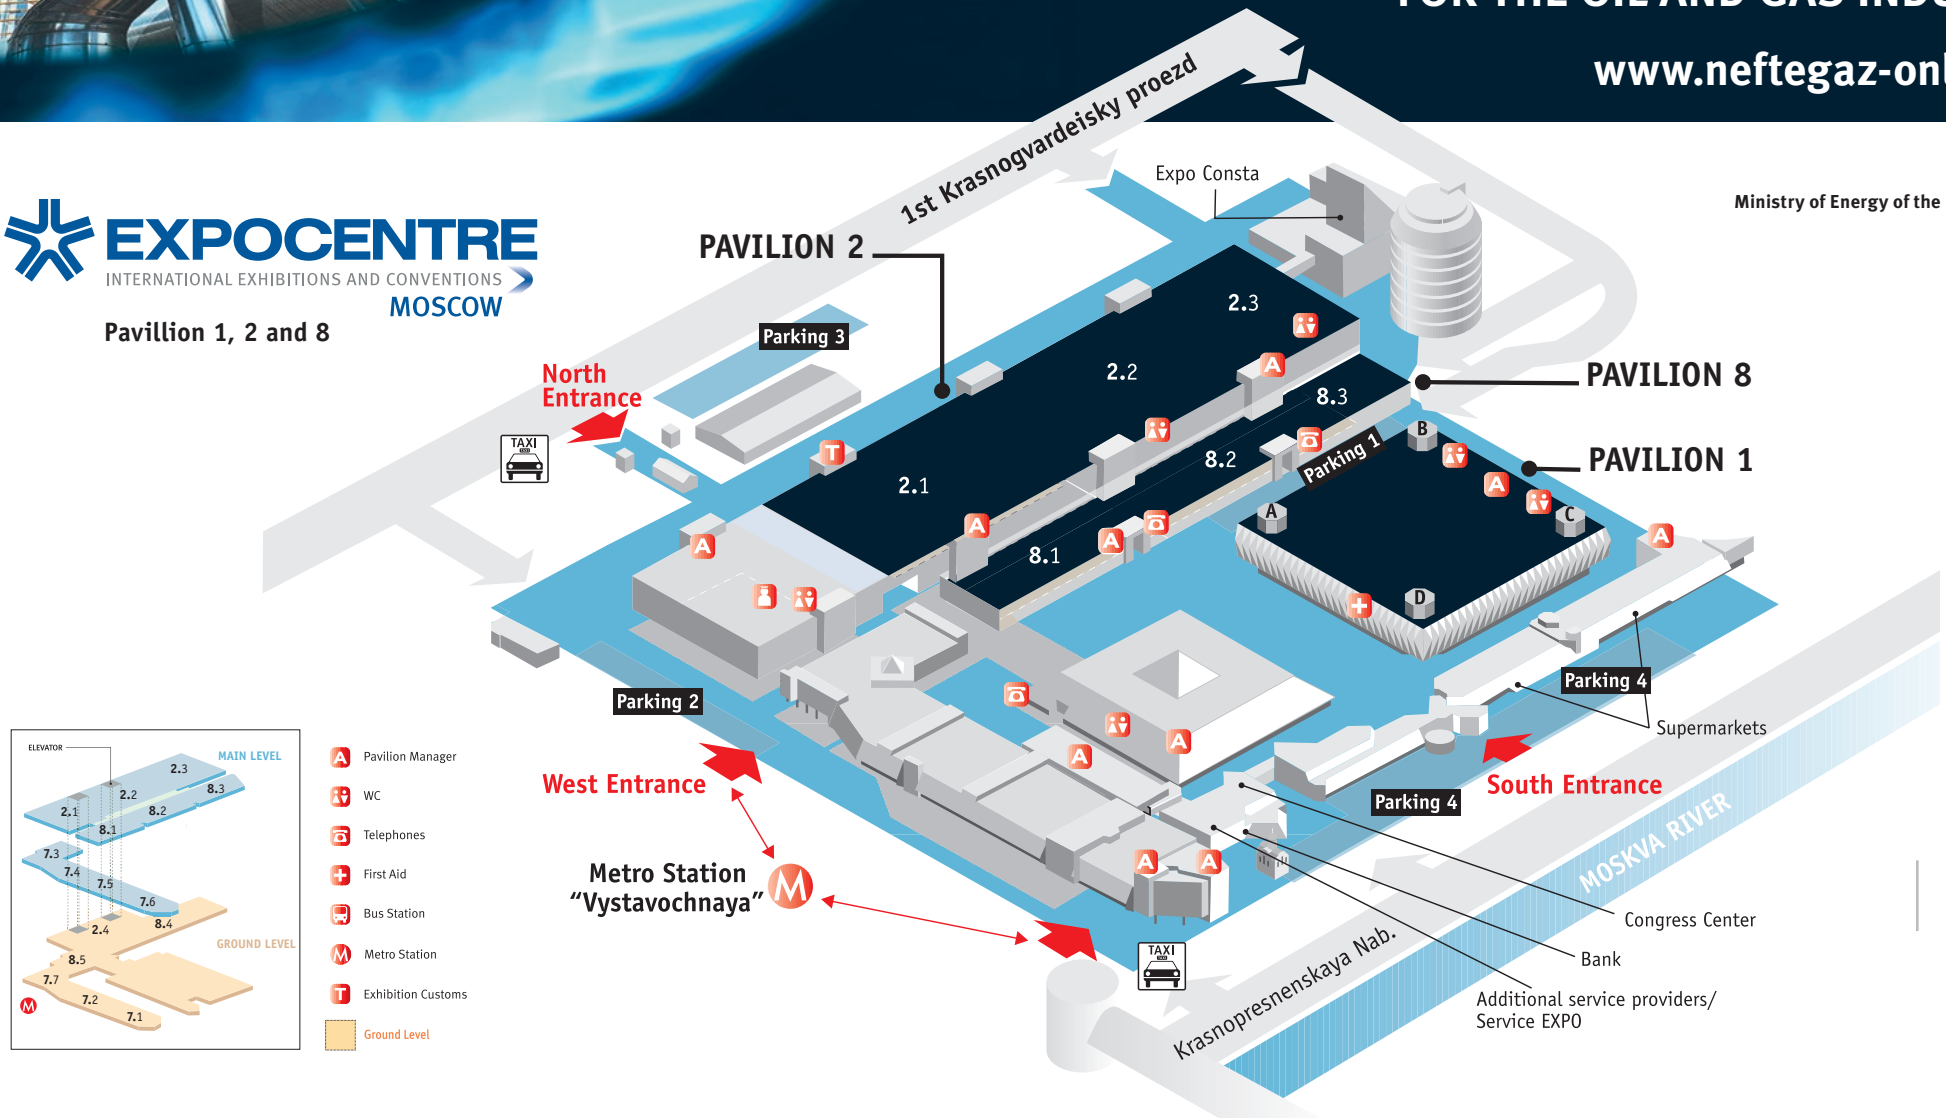

EXPOCENTRE
INTERNATIONAL EXHIBITIONS AND CONVENTIONS
MOSCOW
Pavillion 1, 2 and 8

Supported by
Ministry of Energy of the Russian Federation

- Pavilion Manager
- WC
- Telephones
- First Aid
- Bus Station
- Metro Station
- Exhibition Customs
- Ground Level