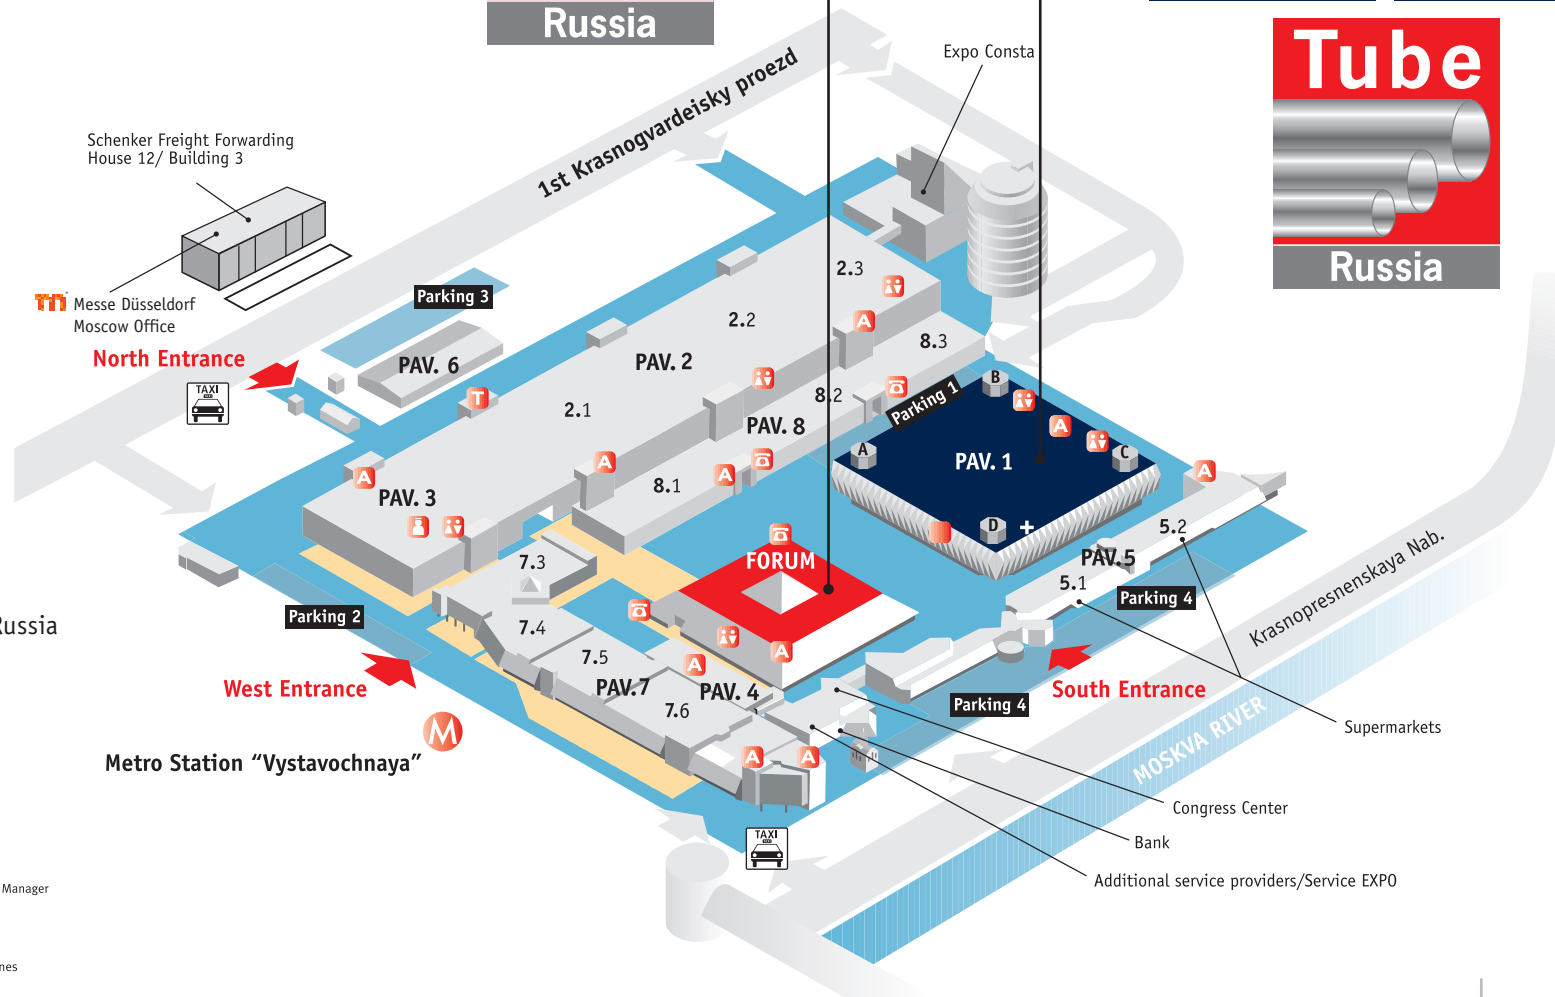

**5 – 8 June 2017**  
**Moscow, Russia**

**Pavilion 1:**  
METALLURGY, LITMASH, Tube Russia

**Forum:**  
wire Russia

- Pavilion Manager
- WC
- Telephones
- First Aid
- Bus Station
- Metro Station
- Exhibition Customs
- Ground Level

**How to get by public transport:** to «Vystavochnaya» metro station (West entrance)  
**By car:** to Krasnopresnenskaya naberezhnaya, 14 (South entrance)  
1-st Krasnogvardeisky proezd (North entrance)