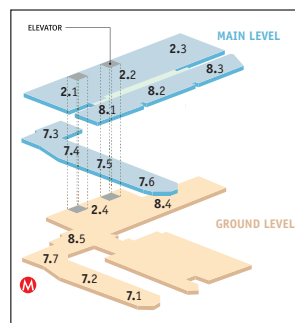

**5 – 8 June 2017**  
**Moscow, Russia**

**Pavilion 1:**  
METALLURGY, LITMASH, Tube Russia

**Forum:**  
wire Russia

- Pavilion Manager
- WC
- Telephones
- First Aid
- Bus Station
- Metro Station
- Exhibition Customs
- Ground Level